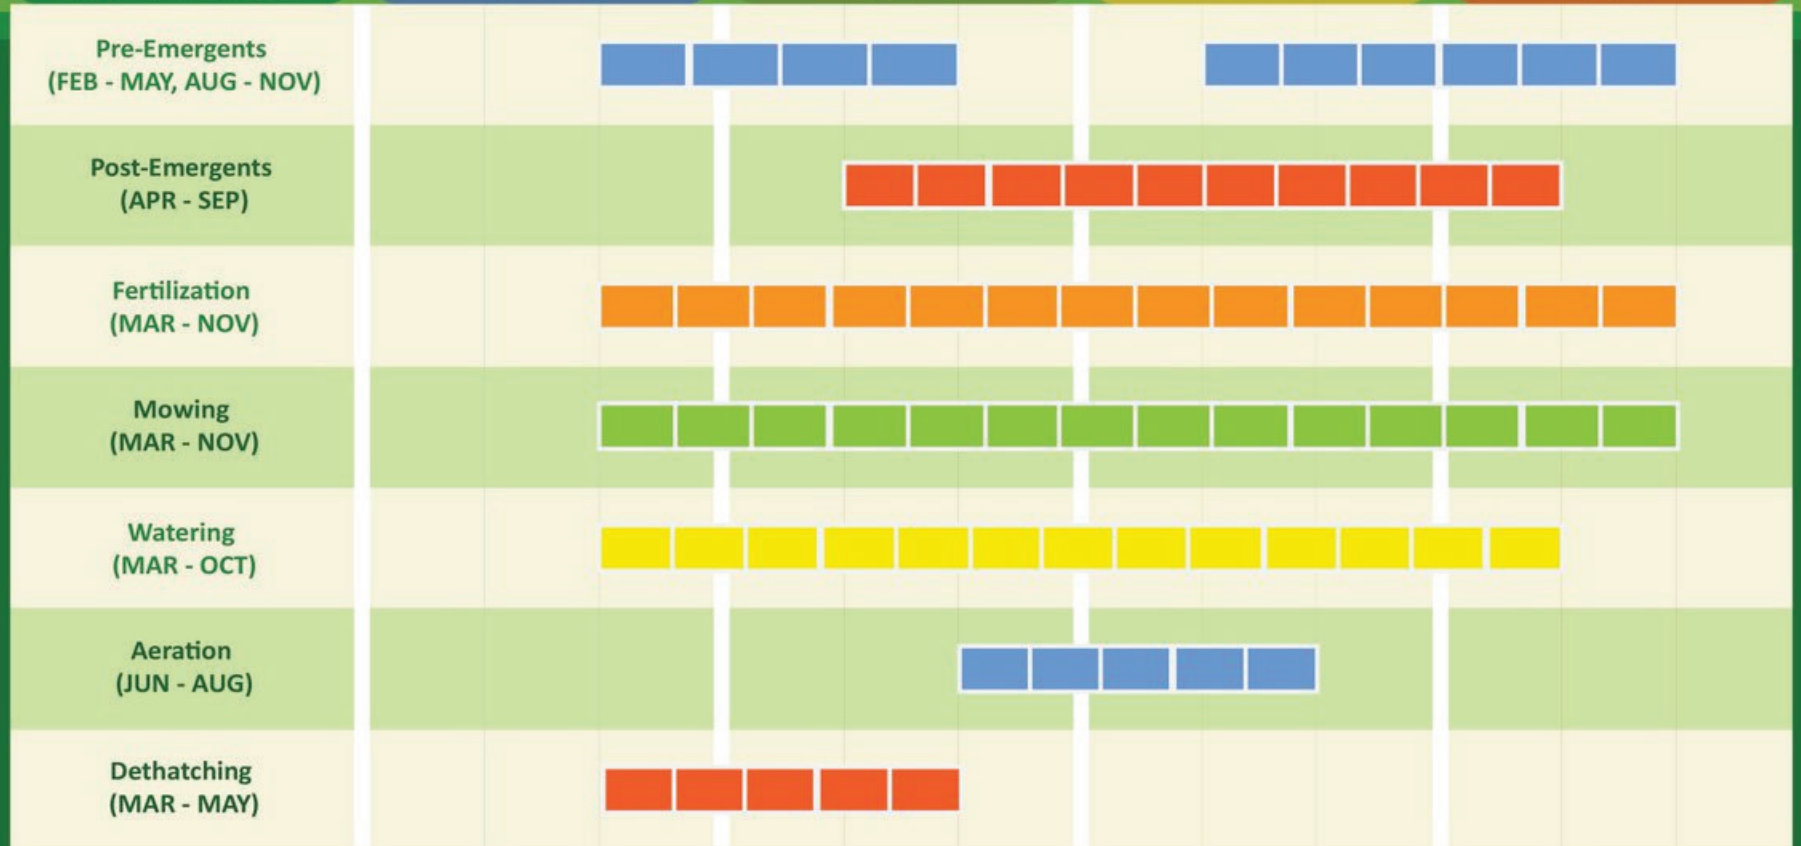

GUILFORD
GARDEN & LAWN

WWW.GUILFORDGARDENANDLAWN.COM

YARD CARE CALENDAR

LET US DO IT FOR YOU. CALL 336-550-4004

COOL SEASON GRASSES
LAWN CARE SCHEDULE

WINTER

SPRING

SUMMER

FALL

JAN FEB MAR APR MAY JUN JUL AUG SEP OCT NOV DEC

Visit our [web page](#) for more information, call 336-550-4004 or email info@guilfordgardenandlawn.com.